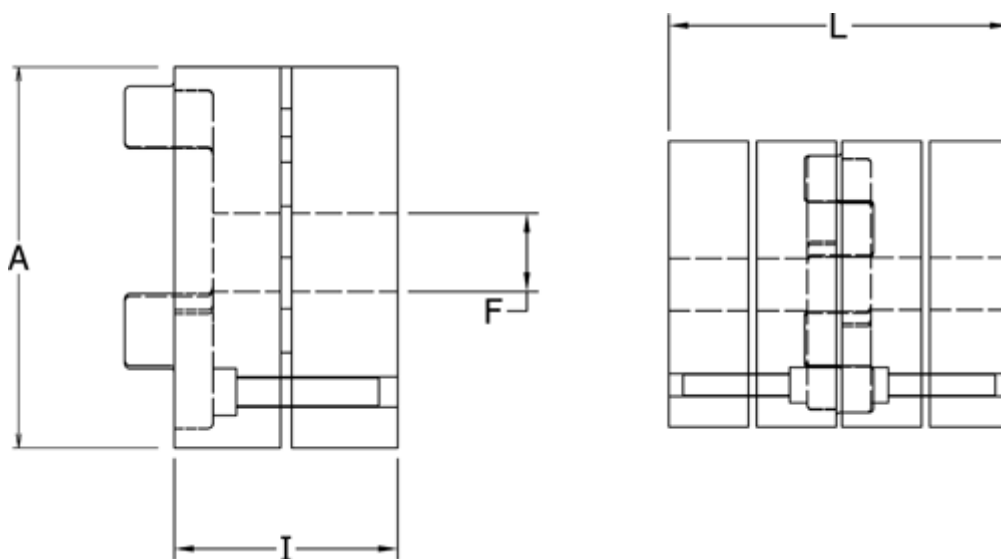

Article number: 3335028A030

Description: Conical Clamping Klonex ES 28/38  
ALU Aluminium, Bore 30H7 mm

## Measures

A = 65  
F = 30  
I = 35.0  
L = 90  
t = M5